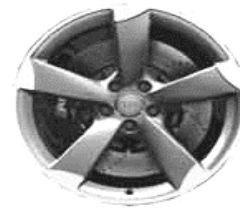

PQU - 20" alloy wheel in Rotor design